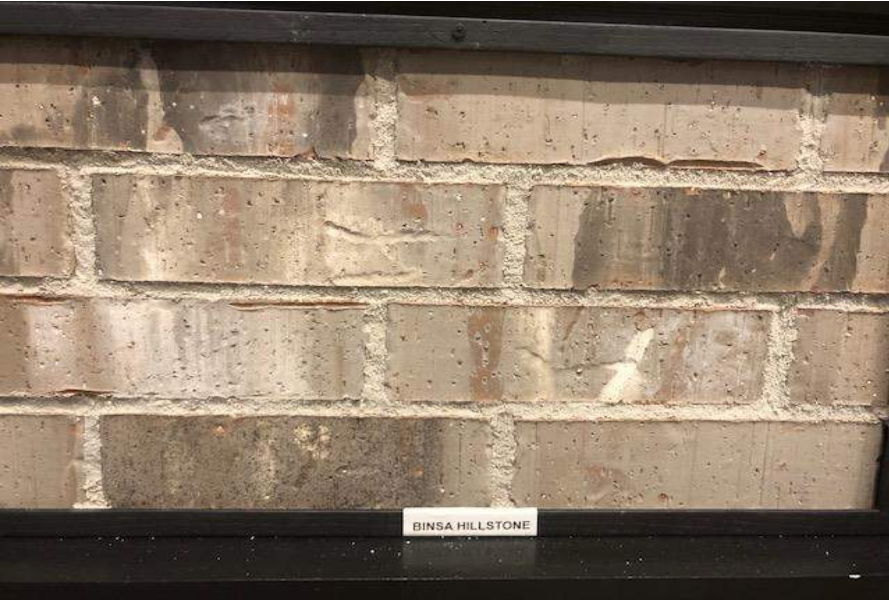

Trim

SW Extra White

Granbury Colonial

Color Scheme 11

Binsa - Hillstone

Granbury Blue Streak

Accent

SW Griffin